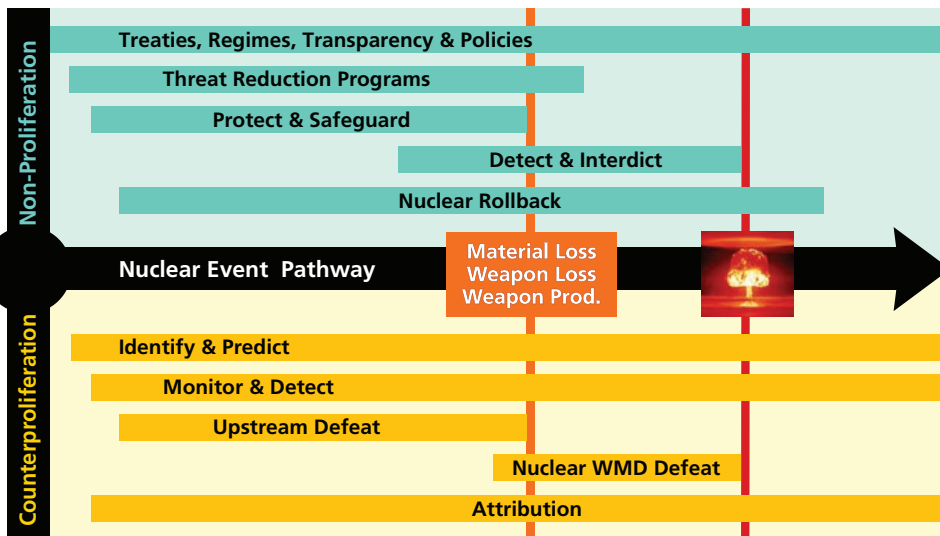

TECHSOURCE[®]
A Science & Engineering Consultancy

Countering Nuclear & Radiological Weapons of Mass Destruction

The world has entered a new nuclear age. While the risk of large-scale, world-ending nuclear war has declined, regional instability, the proliferation of weapons and the materials to make them along with emerging threats like cyber and terrorism mean the risk of a single nuclear weapon or device being detonated—by accident, by miscalculation or on purpose, is on the rise. Unless we adapt our policies and forces to deal with new and emerging threats, global security will remain at serious risk. *Nuclear Threat Initiative 2/18*

Translating Strategy into Solutions

The U.S. strategy for countering weapons of mass destruction (CWMD) has three core elements: limiting terrorists' access to weapons of mass destruction (WMD) materials, pressuring and targeting terrorists, and strengthening WMD defenses. Implementation of the first two core elements in a nuclear or radiological setting involves both nuclear non-proliferation (NNP) and nuclear counterproliferation (NCP) lines of effort.

NNP: The set of coordinated activities designed to limit the spread of nuclear technology, materials, and expertise primarily in permissive environments.

NCP: The set of interrelated activities designed to defeat the development and use of nuclear weapons and improvised nuclear and radiological devices by state proliferators and non-state actors in non-permissive environments.

NNP and NCP Lines of Effort

TechSource Provides a Full Spectrum of ST&E Solutions, Training, Program Management, Strategy, and Policy Advice

TechSource strives to maximize the effectiveness of the no-fail national mission by offering unique technical, tactical, operational, and strategic talents and perspectives.