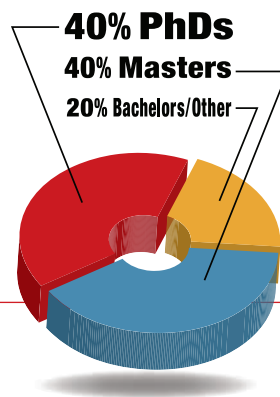

We're the Go-To Experts for Experts

Science & Engineering Expertise

TechSource is a leading high-technology science and engineering small business offering recognized expertise in nuclear and physical sciences, engineering and technology, domain knowledge, and decision analysis.

Unparalleled Expertise

TechSource's talented and innovative 500-plus cohort is composed of experts, most with 35 years or more of hands-on experience.

Complex Management Solutions

TechSource offers policy to test bench technical and management services in coordination with point-of-interest expertise to organizations responsible

for developing, implementing, operating, and managing high-technology programs nationwide.

The World's Smartest Organizations Use TechSource

For over 20 years, TechSource has successfully supported a diverse and expanding client base, including U.S. federal agencies, the national laboratories, the Navajo Nation, universities, and commercial entities focused on solving some of the most complex issues facing the United States today.

Recognized Qualified Expert

TechSource is recognized as an independent, qualified expert whose advice and products uniquely and effectively bridge technical and programmatic requirements.

Our goal is to provide the expertise and experience our customers need to accomplish the activities crucial to US CWMD strategy.

Contact

Doug Anson, Major General (Ret)
Counterproliferation
danson@techsource-inc.com

Dr. Sara Scott
Nonproliferation
sscott@techsource-inc.com

A Major TechSource Strength Is the Depth and Breadth of Our Experts

Our CWMD experts work closely with each client providing tools, techniques, and passion for this critical mission area—at a level of support that is unmatched.

TECHSOURCE®
A Science & Engineering Consultancy

1475 Central Avenue, Suite 250
Los Alamos, NM 87544
505.988.1726

20251 Century Blvd., Suite 225
Germantown, MD 20874
301.515.1344

TechSource-Inc.com